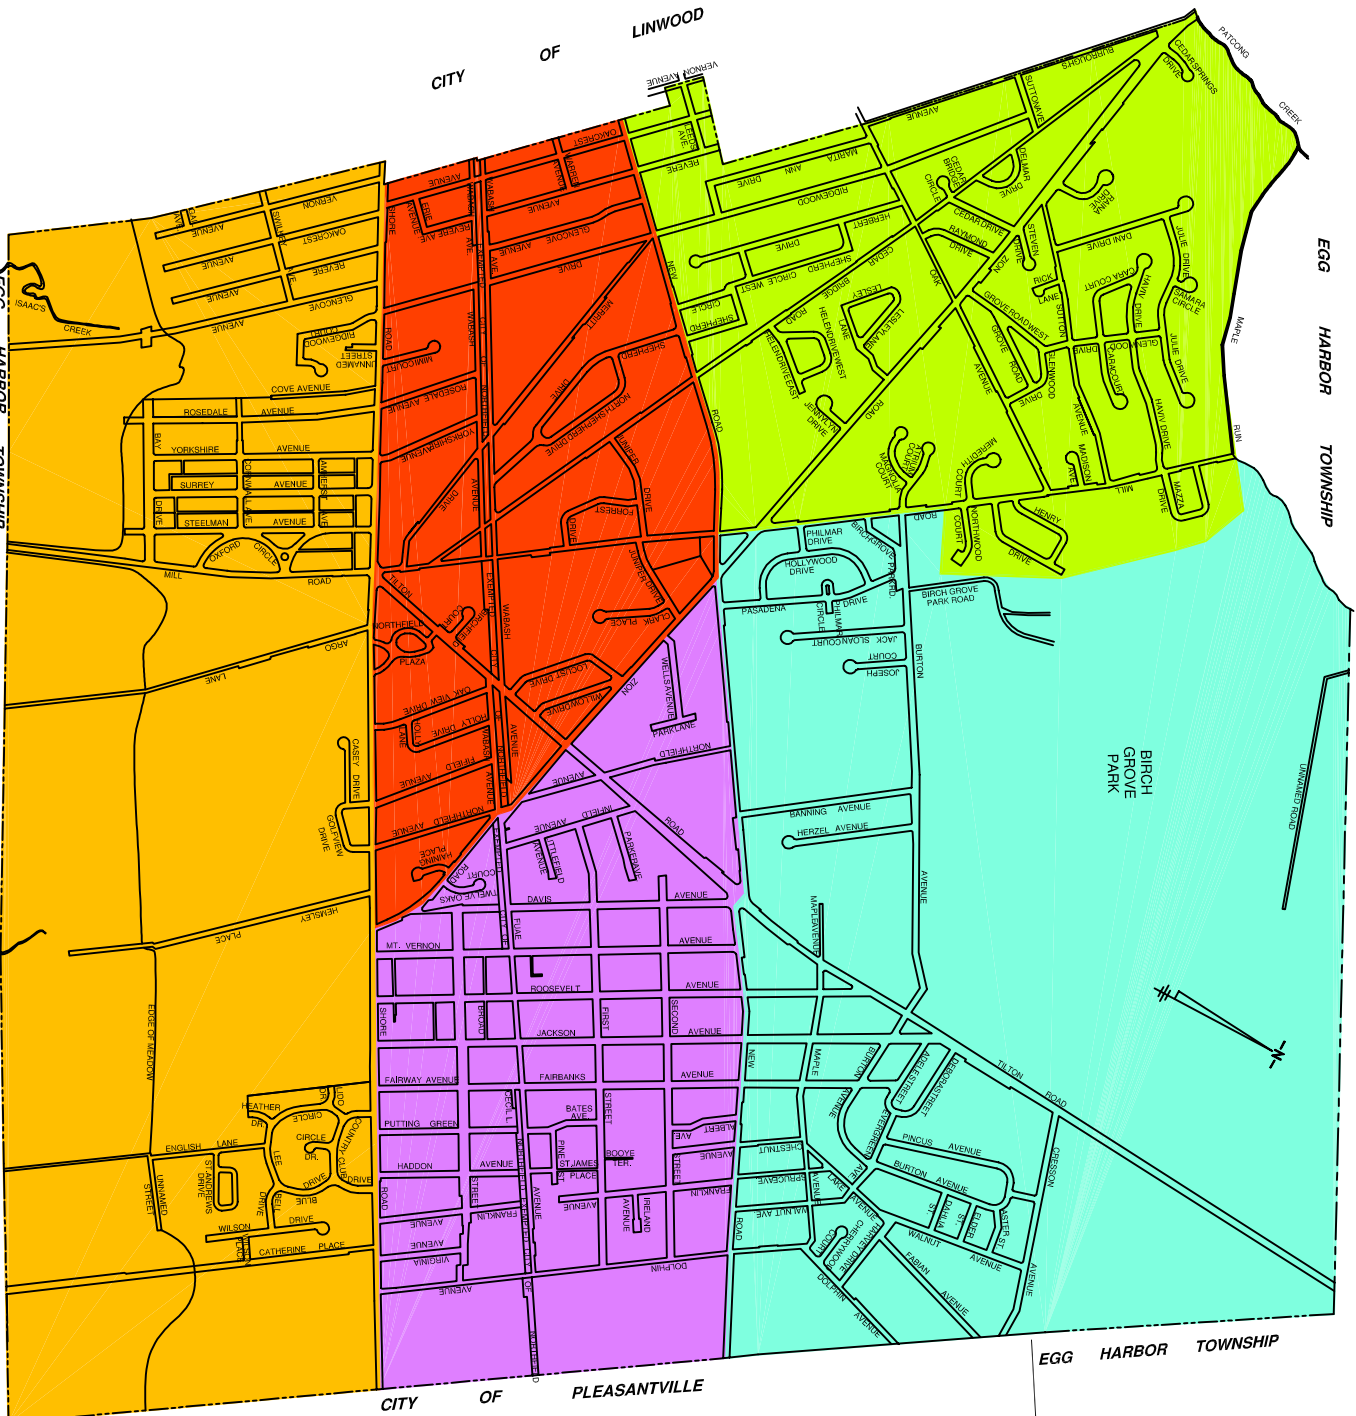

CITY OF NORTHFIELD FALL 2022 STREET SWEEPING SCHEDULE

- MON 10/3 ODD SIDE
- TUES 10/4 EVEN SIDE
- WED 10/5 ODD SIDE
- THURS 10/6 EVEN SIDE
- FRI 10/7 ODD SIDE
- MON 10/10 EVEN SIDE
- TUES 10/11 ODD SIDE
- WED 10/12 EVEN SIDE
- THURS 10/13 ODD SIDE
- FRI 10/14 EVEN SIDE